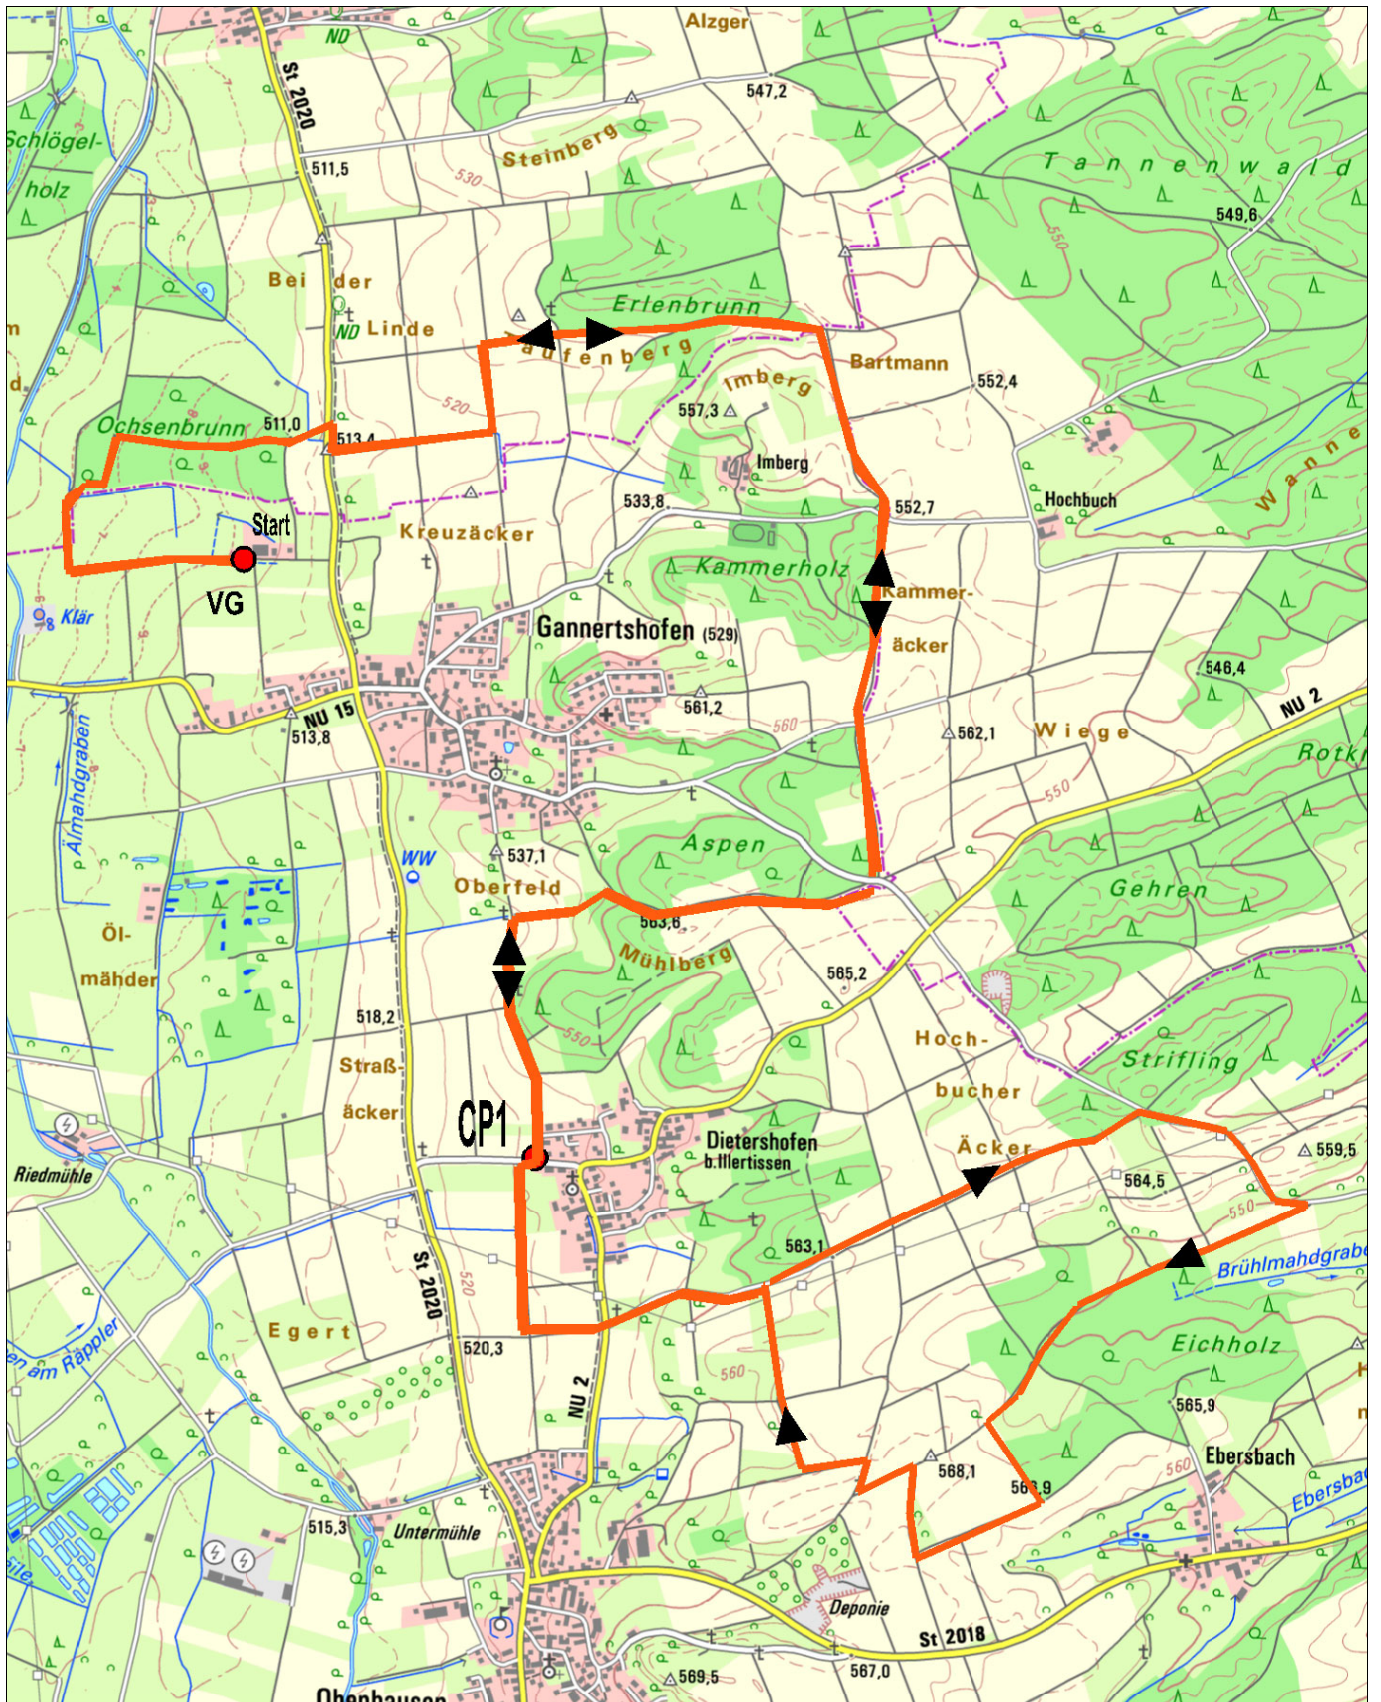

# Yellow - 35 km

# Yellow - 30 km

# Yellow - 25 km

# Yellow - 20 km