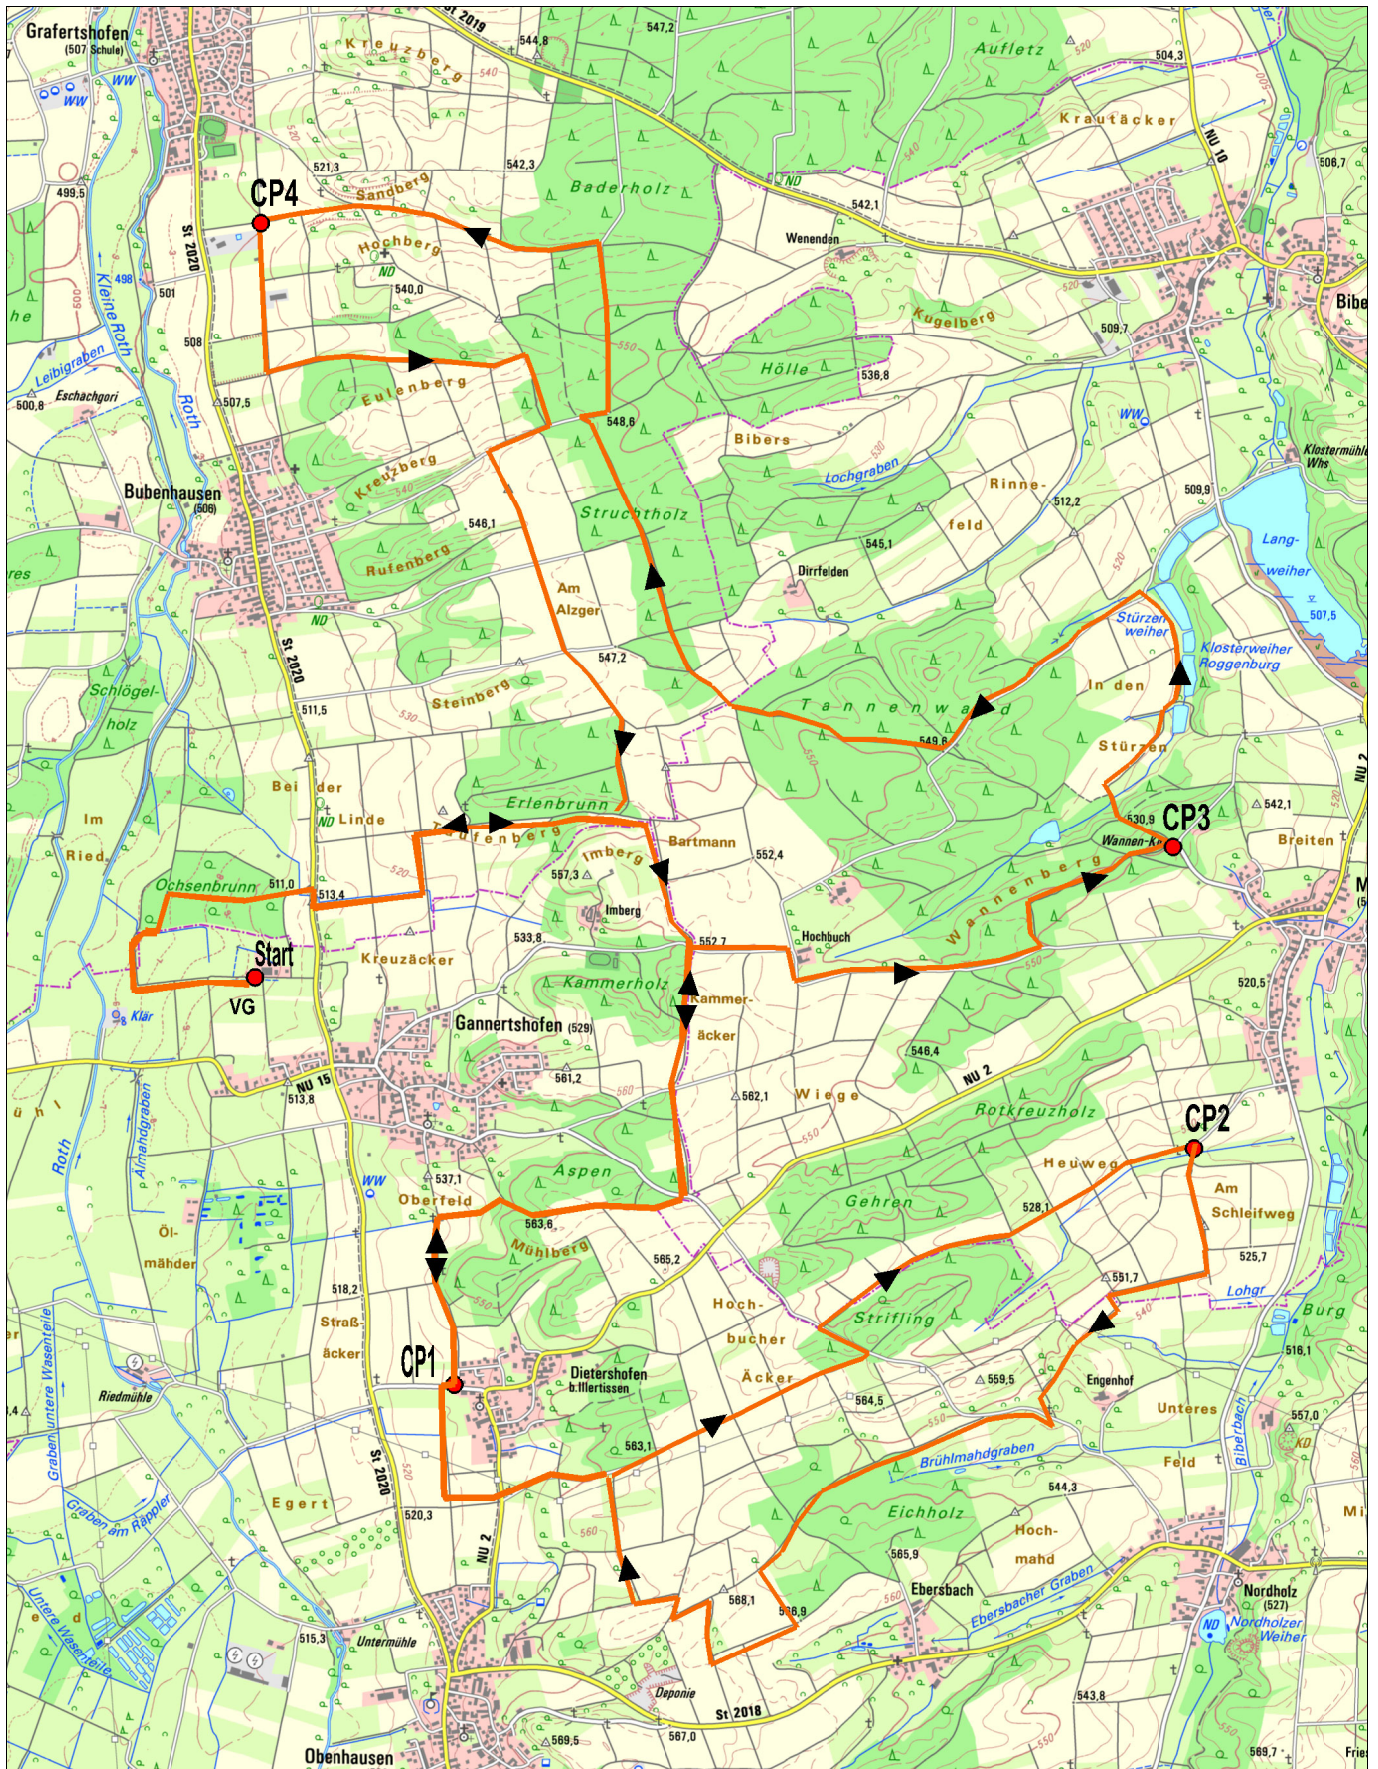

# Pink - 20 km & 35 km

# Yellow - 35 km

# Yellow - 30 km

# Yellow - 25 km