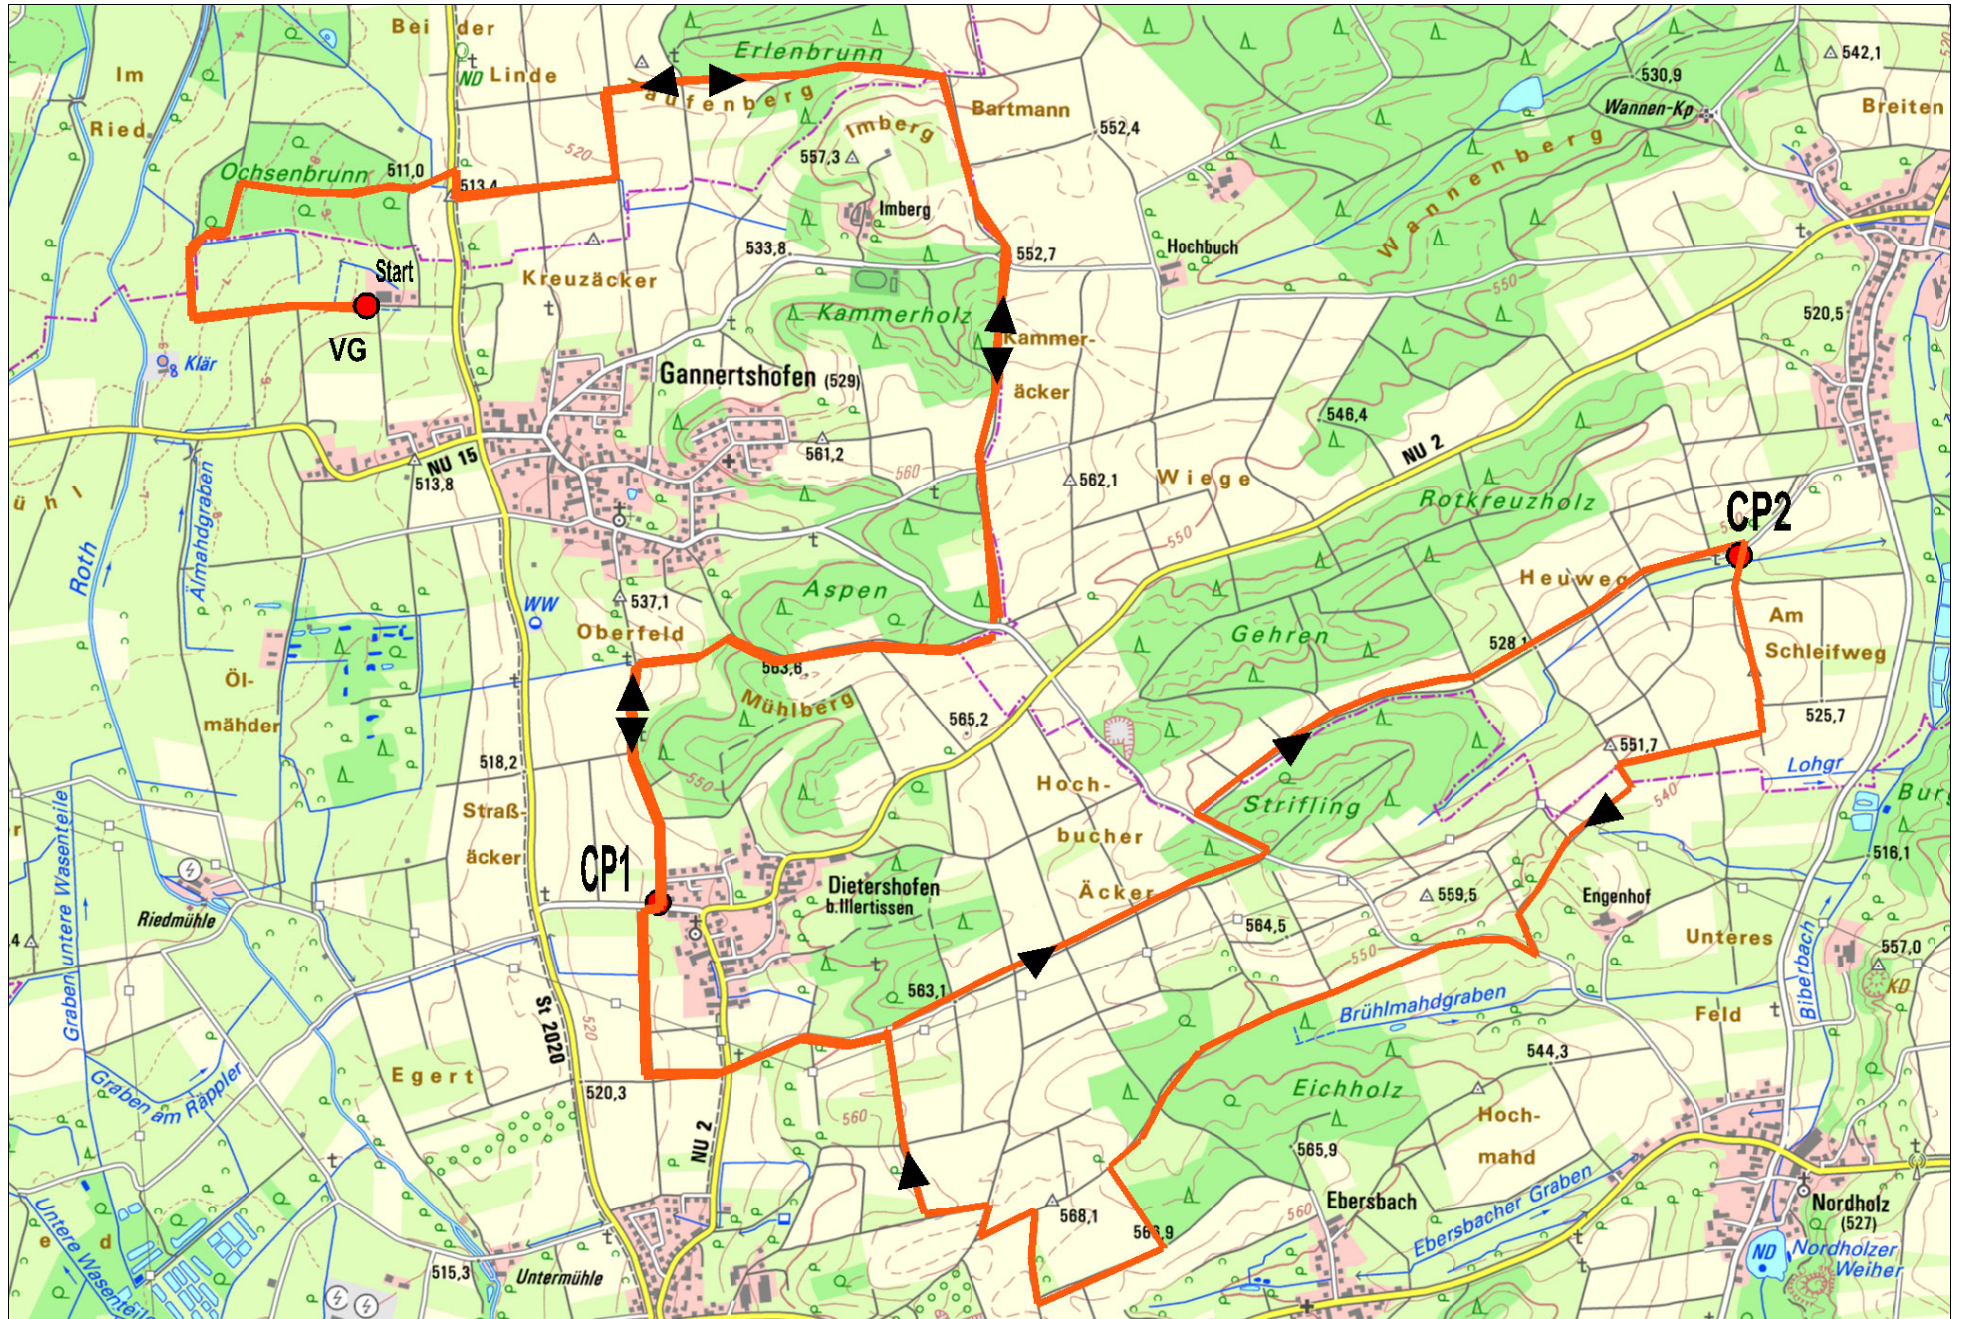

# Pink - 20 km & 35 km

# Yellow - 35 km

# Yellow - 30 km

# Yellow - 25 km