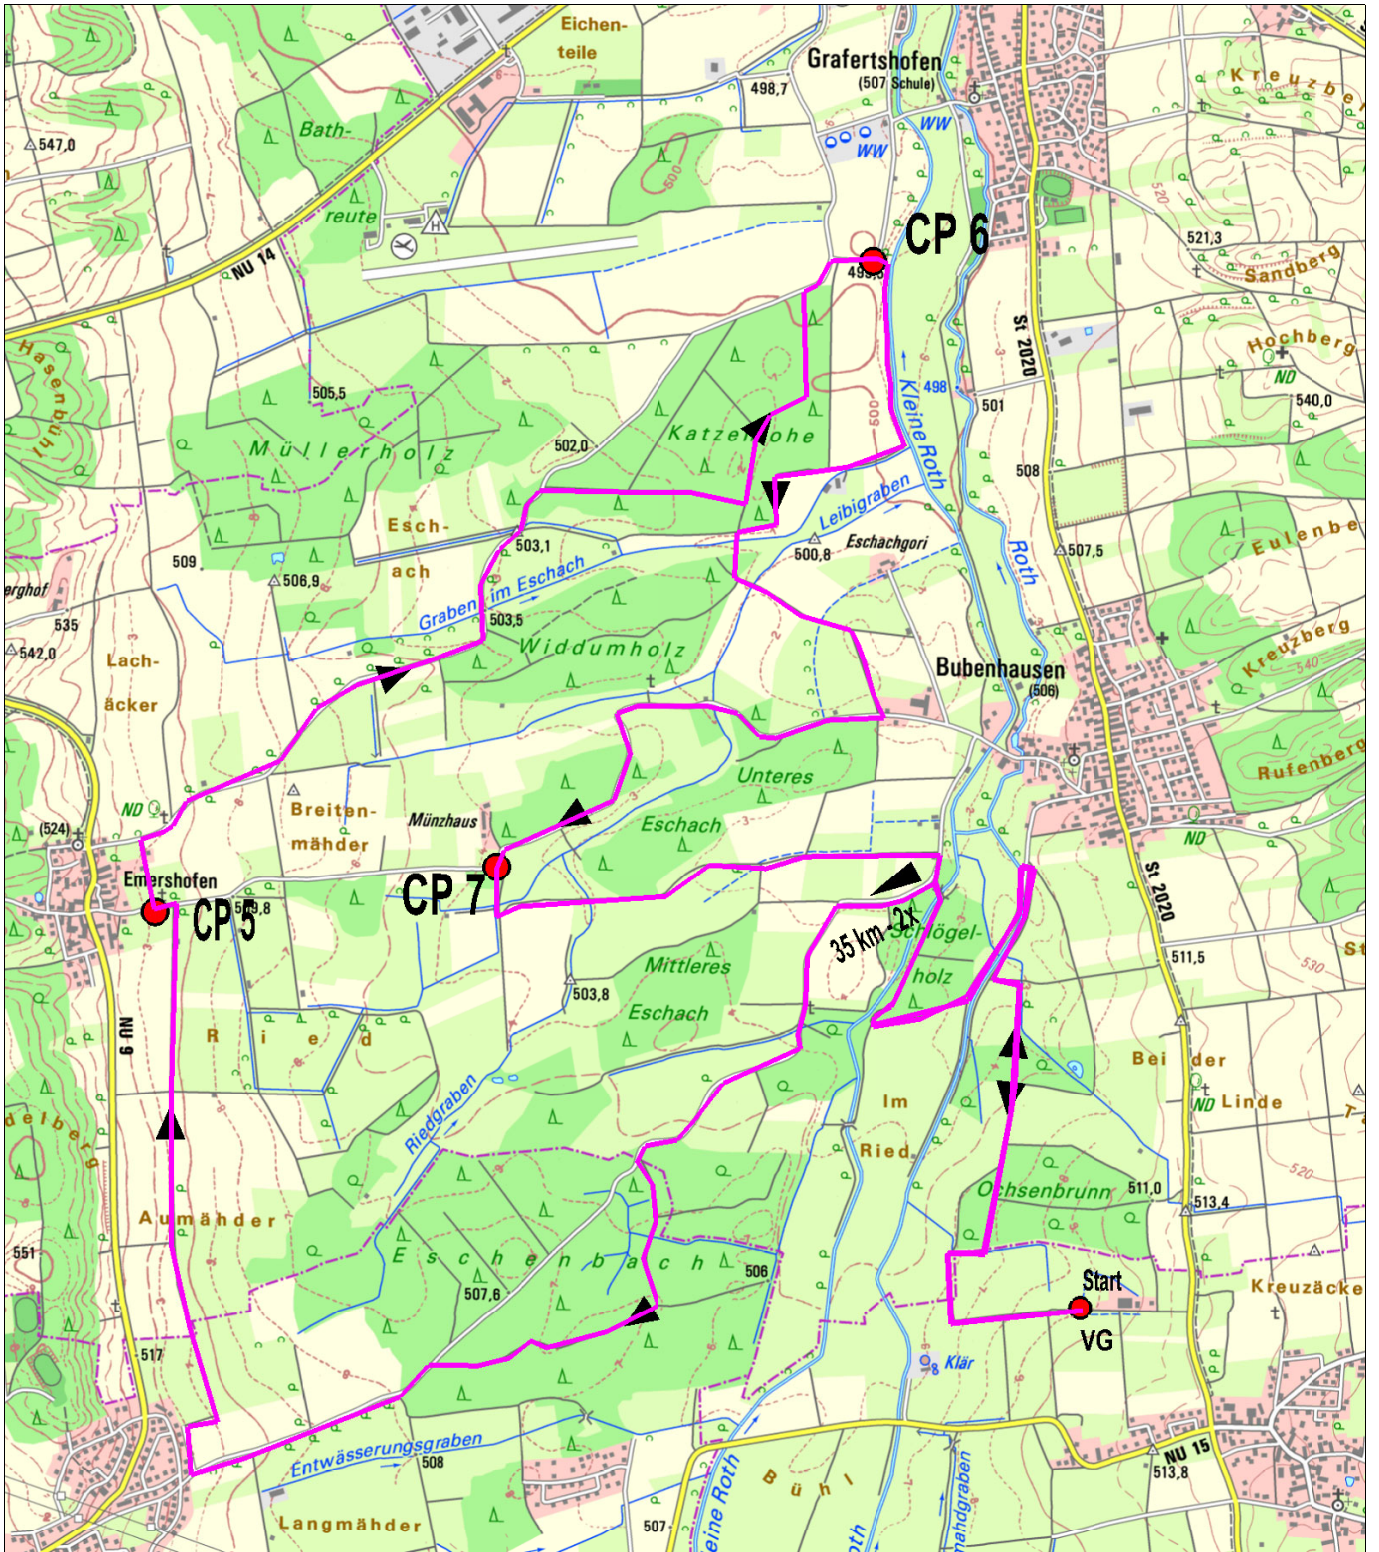

# Pink - 20 km & 35 km

# Yellow - 35 km

# Yellow - 30 km

# Yellow - 25 km