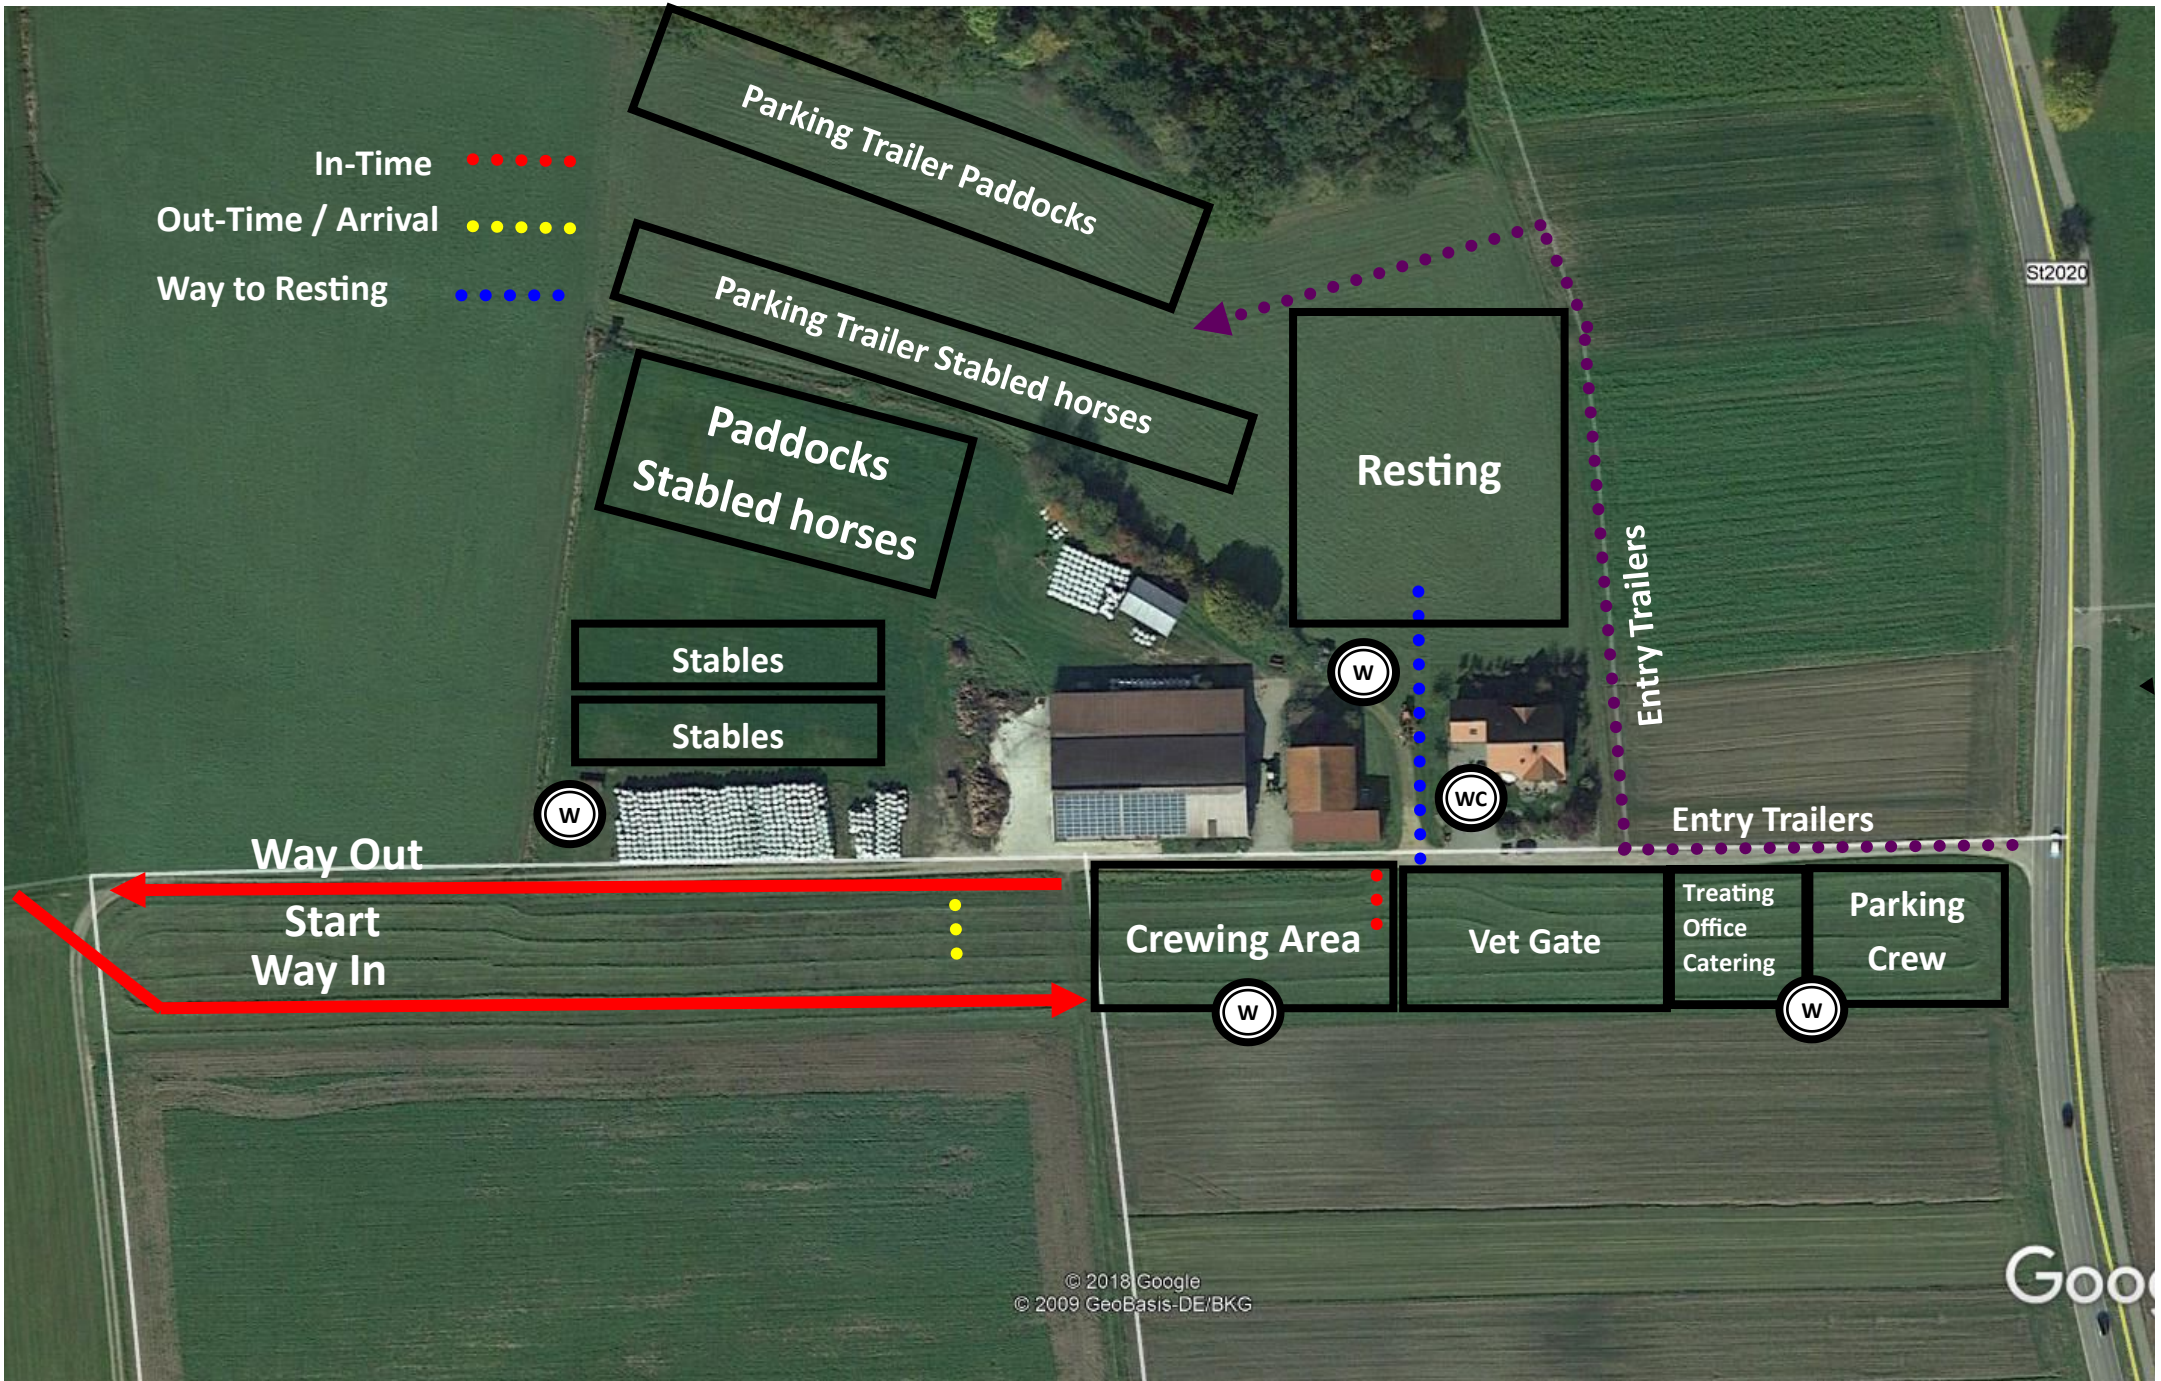

Lageplan—Sidemap

Endurance Festival Bavaria June 2024

International Loopsplit

160 km CEI***			
Nr.	Loop	Distance	Resting
1.	Yellow	35 km	40 min
2.	Yellow	25 km	40 min
3.	Pink	35 km	40 min
4.	Yellow	25 km	50 min + RRI
5.	Pink	20 km	50 min + RRI
6.	Pink	20 km	Finish
		160 km	

140 km CEI*** 2 Day			
Nr.	Loop	Distance	Resting
1.	Yellow	30 km	40 min
2.	Yellow	20 km	40 min
3.	Pink	20 km	Overnight
4.	Yellow	30 km	40 min
5.	Pink	20 km	50 min + RRI
6.	Pink	20 km	Finish
		140 km	

140 km CEI***			
Nr.	Loop	Distance	Resting
1.	Yellow	35 km	40 min
2.	Yellow	25 km	40 min
3.	Pink	35 km	40 min
4.	Yellow	25 km	50 min + RRI
5.	Pink	20 km	Finish
		140 km	

National Loopsplit

160 km CEN-LDR			
Nr.	Loop	Distance	Resting
1.	Yellow	35 km	40 min
2.	Yellow	25 km	40 min
3.	Pink	35 km	40 min
4.	Yellow	25 km	50 min + RRI
5.	Pink	20 km	50 min + RRI
6.	Pink	20 km	Finish
		160 km	