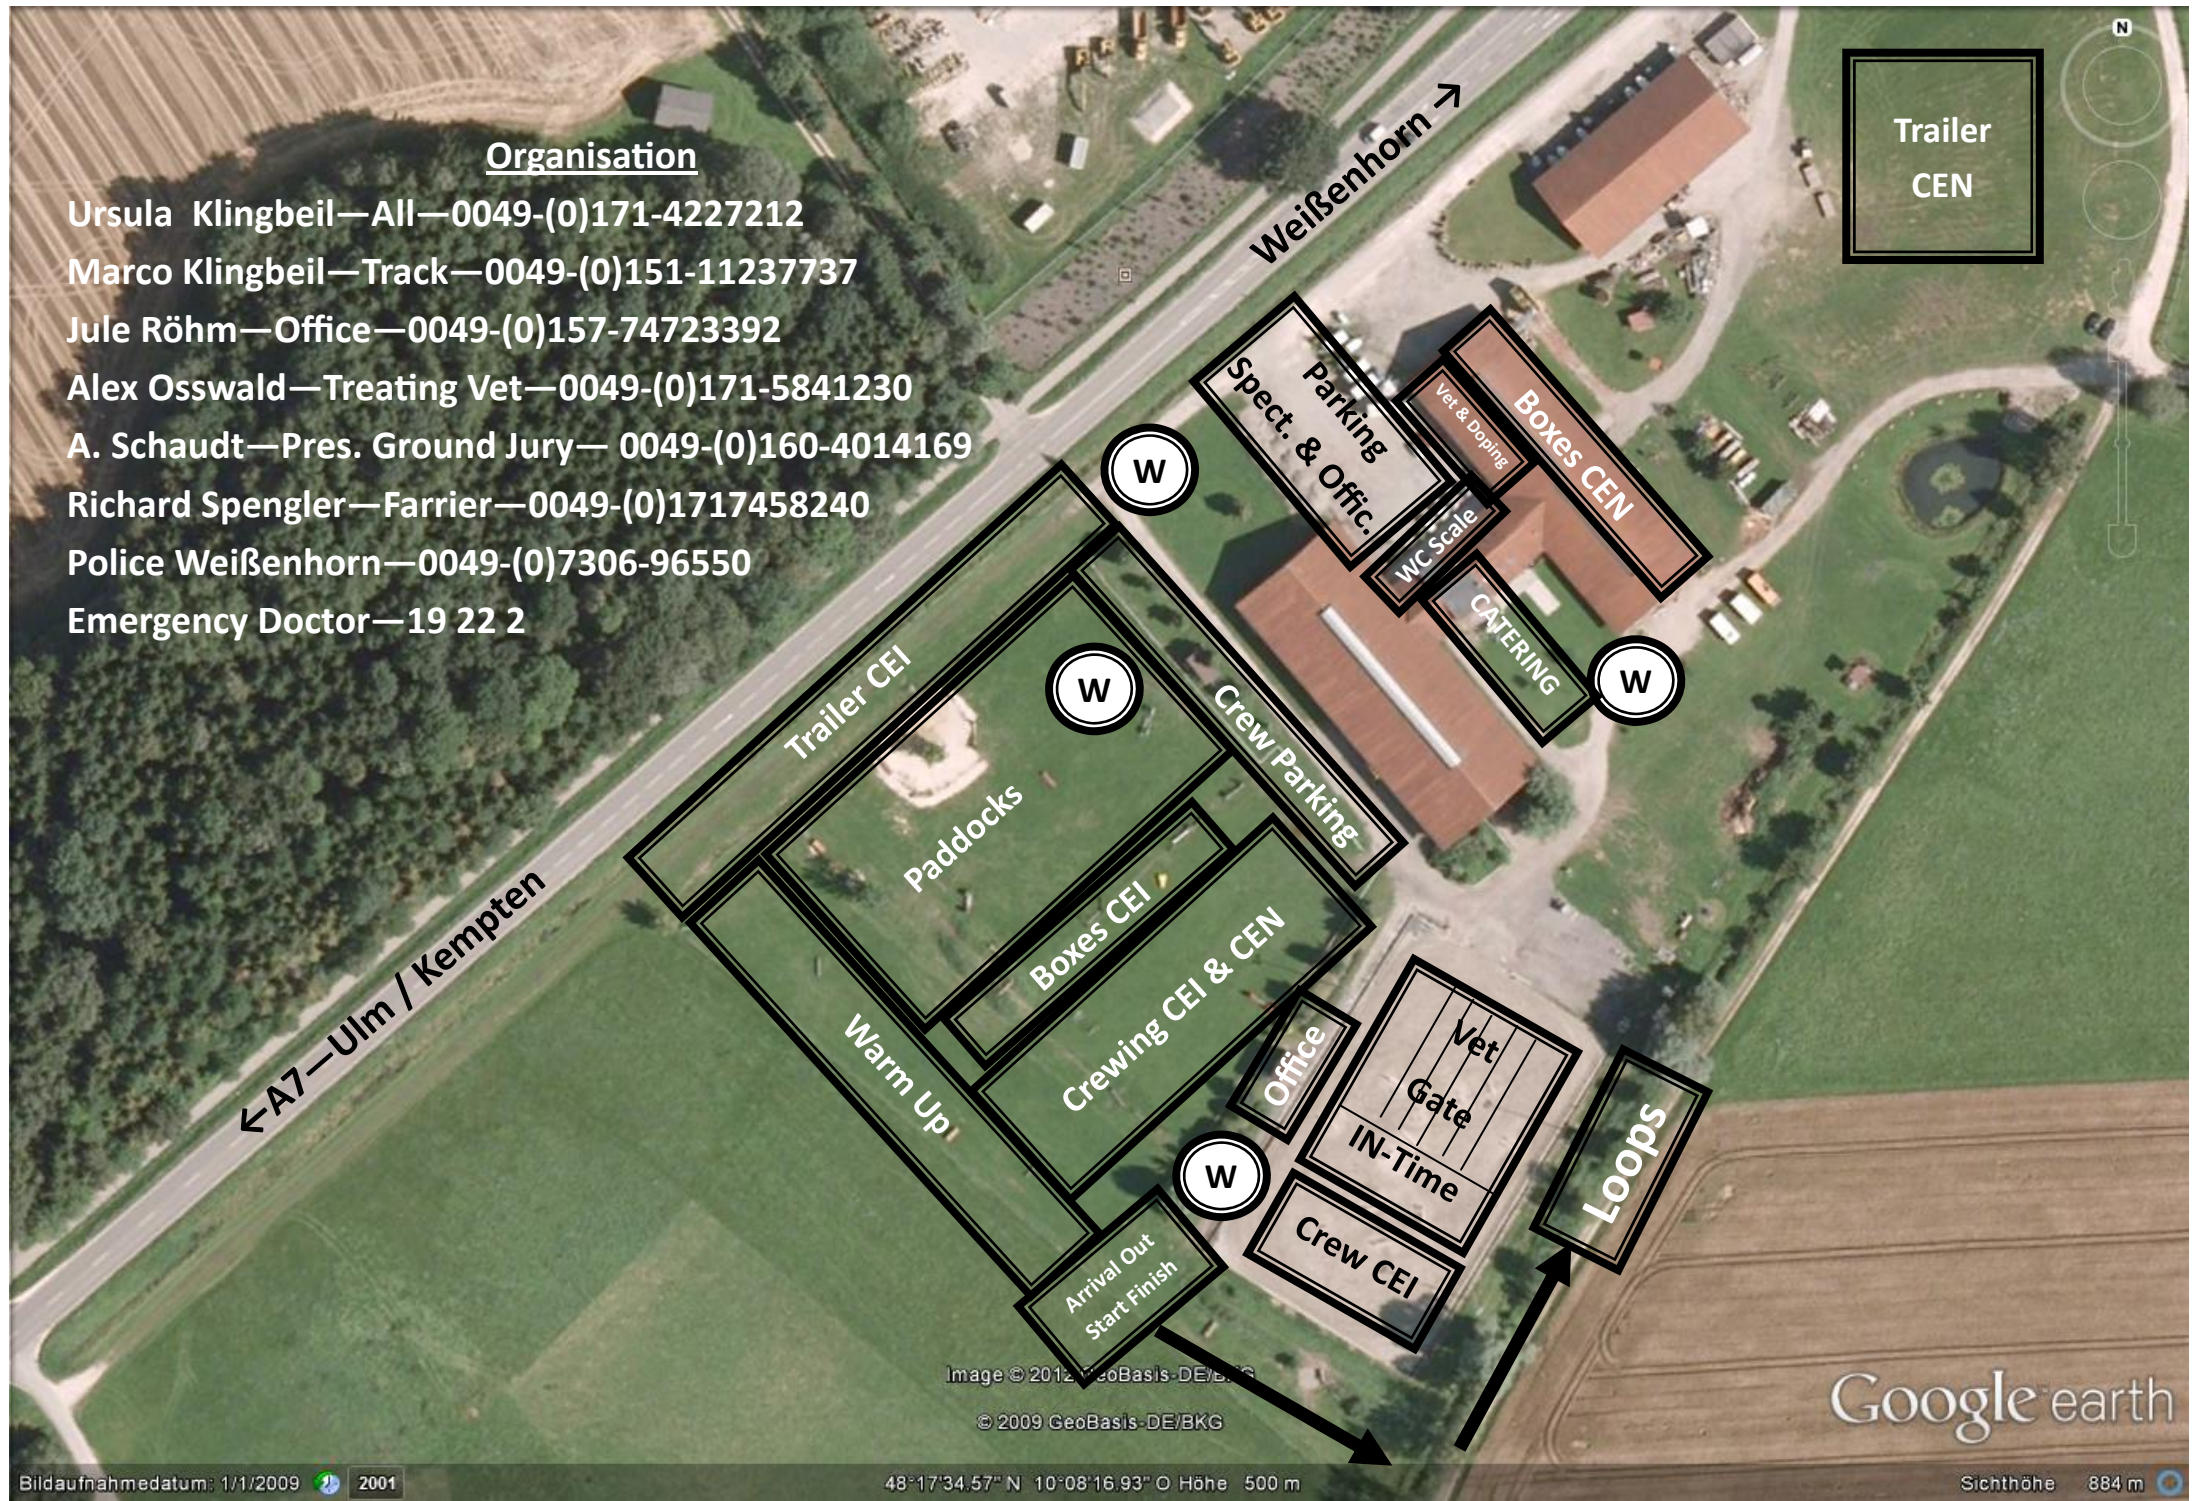

Organisation

- Ursula Klingbeil—All—0049-(0)171-4227212
- Marco Klingbeil—Track—0049-(0)151-11237737
- Jule Röhm—Office—0049-(0)157-74723392
- Alex Osswald—Treating Vet—0049-(0)171-5841230
- A. Schaudt—Pres. Ground Jury— 0049-(0)160-4014169
- Richard Spengler—Farrier—0049-(0)1717458240
- Police Weißenhorn—0049-(0)7306-96550
- Emergency Doctor—19 22 2

Trailer
CEN

Weißenhorn →

← A7-Ulm / Kempten

Spec. & Offic.

Parking

Vet & Doping

Boxes CEN

WC Scale

CATERING

Trailer CEI

Paddocks

Crew Parking

Boxes CEI

Crewing CEI & CEN

Warm Up

Office

Vet Gate

IN-Time

Crew CEI

Arrival Out
Start Finish

Loops

Google earth